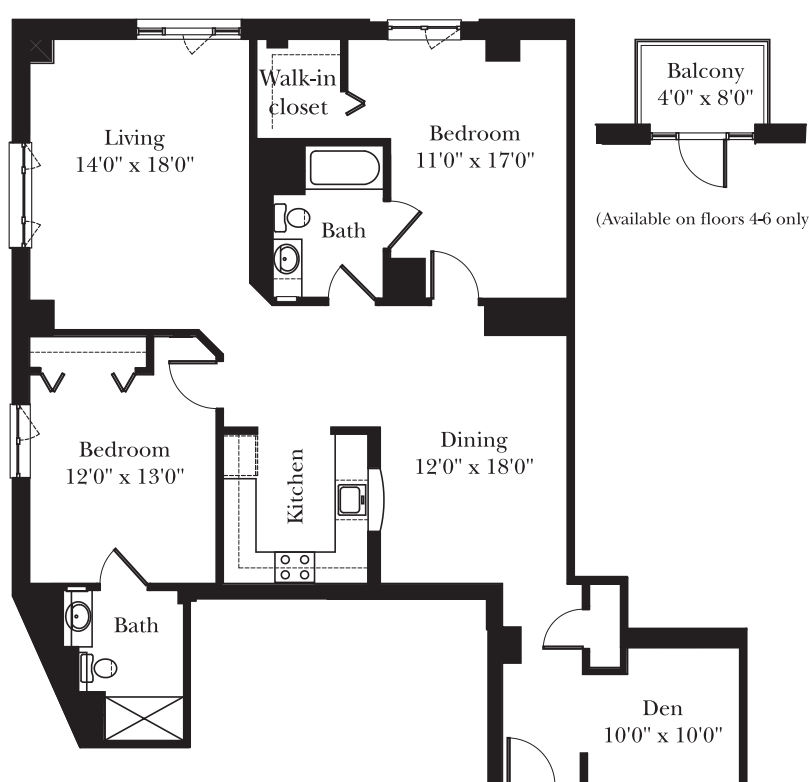

HALLMARK CREVE COEUR

THE DOGWOOD

430 Sq. Ft.

THE ARCH

551 Sq. Ft.

THE SPIRIT OF ST. LOUIS

1087-1133 Sq. Ft.

THE CARNAHAN

1543 Sq. Ft.

THE MISSISSIPPI

569 Sq. Ft.

THE LEWIS & CLARK

1186-1211 Sq. Ft.

THE PRIMROSE

694-717 Sq. Ft.

THE LILAC

631 Sq. Ft.

THE LINDBERGH

1789 Sq. Ft.

THE RED BUD

911 Sq. Ft.

THE HUCK FINN

1276 Sq. Ft.

THE LARKSPUR

738 Sq. Ft.

THE TRUMAN

1208 Sq. Ft.

THE MARK TWAIN

1578 Sq. Ft.