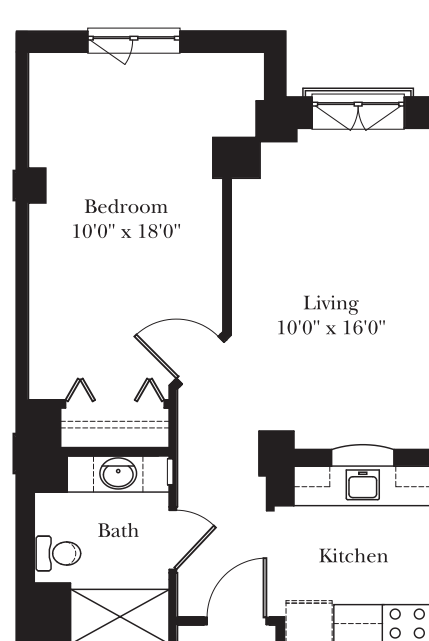

HALLMARK CREVE COEUR

THE DOGWOOD

430 Sq. Ft.

THE ARCH

551 Sq. Ft.

THE SPIRIT OF ST. LOUIS

1087-1133 Sq. Ft.

THE CARNAHAN

1543 Sq. Ft.

THE MISSISSIPPI

569 Sq. Ft.

THE LEWIS & CLARK

1186-1211 Sq. Ft.

THE PRIMROSE

694-717 Sq. Ft.

THE LILAC

631 Sq. Ft.

THE LINDBERGH

1789 Sq. Ft.

THE RED BUD

911 Sq. Ft.

THE HUCK FINN

1276 Sq. Ft.

THE LARKSPUR

738 Sq. Ft.

THE TRUMAN

1208 Sq. Ft.

THE MARK TWAIN

1578 Sq. Ft.