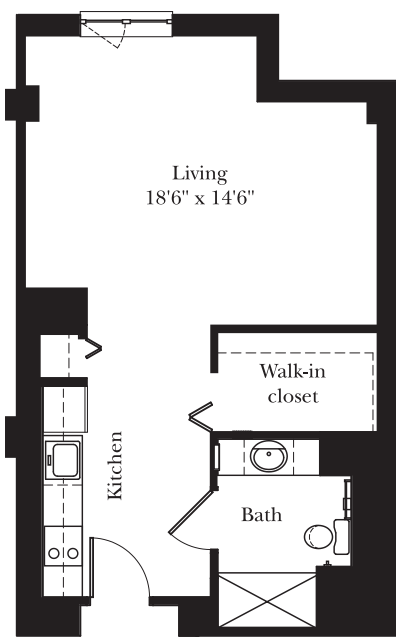

HALLMARK CREVE COEUR

THE DOGWOOD

430 Sq. Ft.

THE ARCH

551 Sq. Ft.

THE SPIRIT OF ST. LOUIS

1087-1133 Sq. Ft.

THE CARNAHAN

1543 Sq. Ft.

THE MISSISSIPPI

569 Sq. Ft.

THE LEWIS & CLARK

1186-1211 Sq. Ft.

THE PRIMROSE

694-717 Sq. Ft.

THE LILAC

631 Sq. Ft.

THE LINDBERGH

1789 Sq. Ft.

THE RED BUD

911 Sq. Ft.

THE HUCK FINN

1276 Sq. Ft.

THE LARKSPUR

738 Sq. Ft.

THE TRUMAN

1208 Sq. Ft.

THE MARK TWAIN

1578 Sq. Ft.