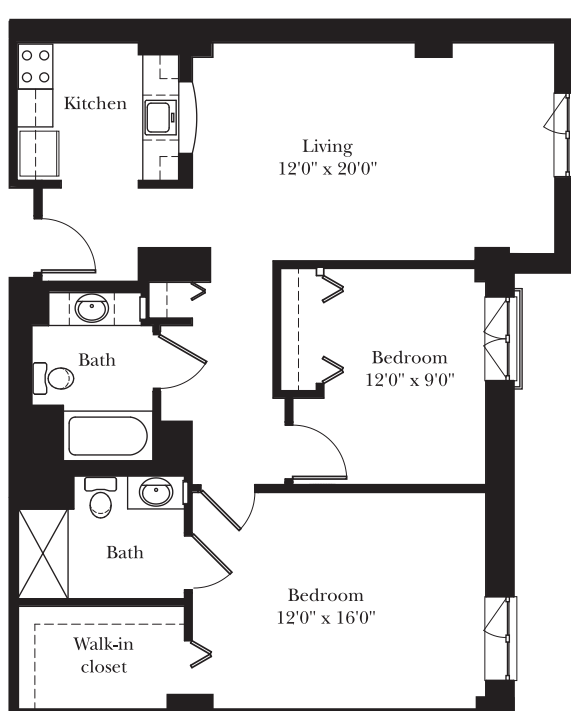

HALLMARK CREVE COEUR

THE DOGWOOD

430 Sq. Ft.

THE ARCH

551 Sq. Ft.

THE SPIRIT OF ST. LOUIS

1087-1133 Sq. Ft.

THE CARNAHAN

1543 Sq. Ft.

THE MISSISSIPPI

569 Sq. Ft.

THE LEWIS & CLARK

1186-1211 Sq. Ft.

THE PRIMROSE

694-717 Sq. Ft.

THE LILAC

631 Sq. Ft.

THE LINDBERGH

1789 Sq. Ft.

THE RED BUD

911 Sq. Ft.

THE HUCK FINN

1276 Sq. Ft.

THE LARKSPUR

738 Sq. Ft.

THE TRUMAN

1208 Sq. Ft.

THE MARK TWAIN

1578 Sq. Ft.