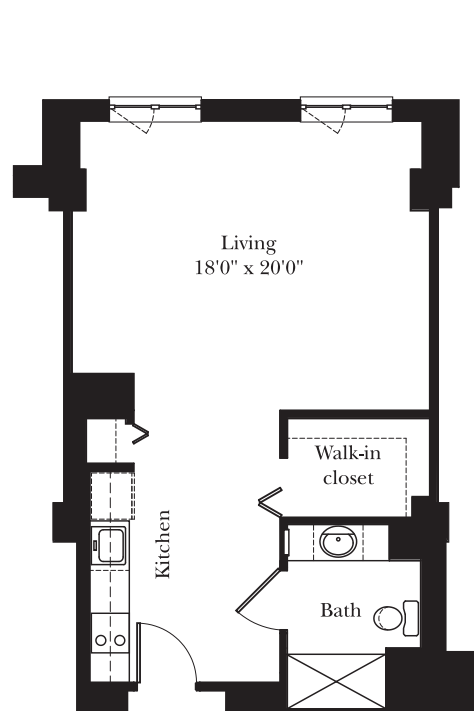

HALLMARK CREVE COEUR

THE DOGWOOD

430 Sq. Ft.

THE ARCH

551 Sq. Ft.

THE SPIRIT OF ST. LOUIS

1087-1133 Sq. Ft.

THE CARNAHAN

1543 Sq. Ft.

THE MISSISSIPPI

569 Sq. Ft.

THE LEWIS & CLARK

1186-1211 Sq. Ft.

THE PRIMROSE

694-717 Sq. Ft.

THE LILAC

631 Sq. Ft.

THE LINDBERGH

1789 Sq. Ft.

THE RED BUD

911 Sq. Ft.

THE HUCK FINN

1276 Sq. Ft.

THE LARKSPUR

738 Sq. Ft.

THE TRUMAN

1208 Sq. Ft.

THE MARK TWAIN

1578 Sq. Ft.