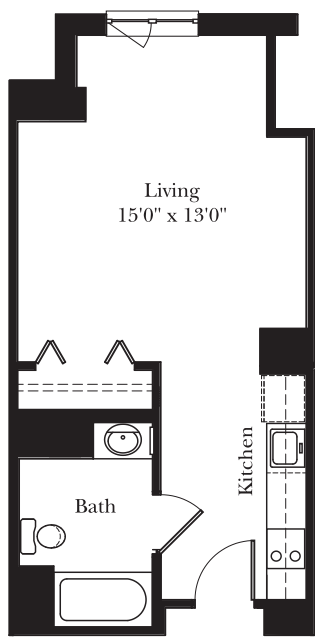

HALLMARK CREVE COEUR

THE DOGWOOD

430 Sq. Ft.

THE ARCH

551 Sq. Ft.

THE SPIRIT OF ST. LOUIS

1087-1133 Sq. Ft.

THE CARNAHAN

1543 Sq. Ft.

THE MISSISSIPPI

569 Sq. Ft.

THE LEWIS & CLARK

1186-1211 Sq. Ft.

THE PRIMROSE

694-717 Sq. Ft.

THE LILAC

631 Sq. Ft.

THE LINDBERGH

1789 Sq. Ft.

THE RED BUD

911 Sq. Ft.

THE HUCK FINN

1276 Sq. Ft.

THE LARKSPUR

738 Sq. Ft.

THE TRUMAN

1208 Sq. Ft.

THE MARK TWAIN

1578 Sq. Ft.