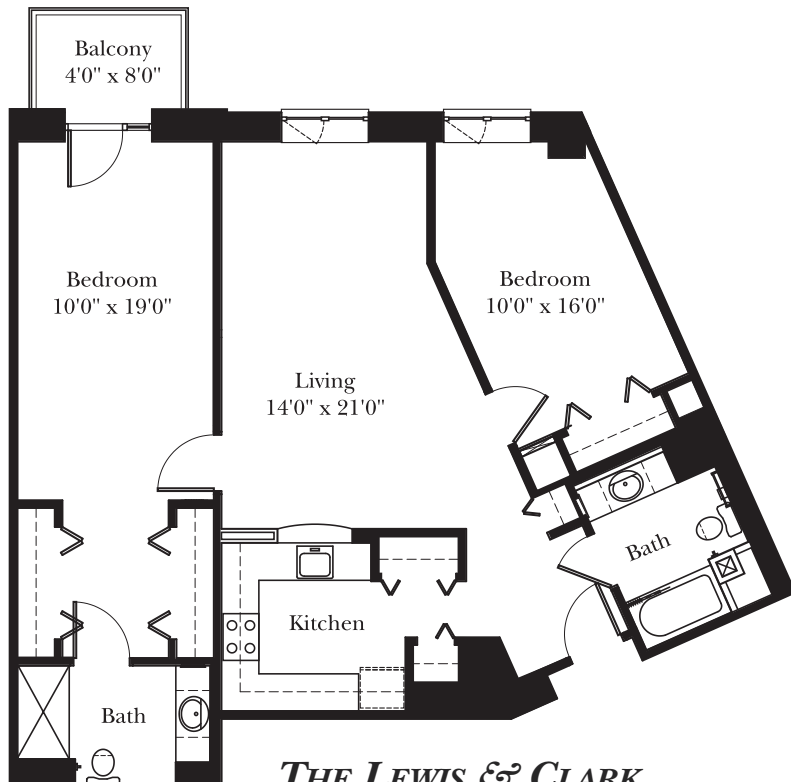

HALLMARK CREVE COEUR

THE DOGWOOD

430 Sq. Ft.

THE ARCH

551 Sq. Ft.

THE SPIRIT OF ST. LOUIS

1087-1133 Sq. Ft.

THE CARNAHAN

1543 Sq. Ft.

THE MISSISSIPPI

569 Sq. Ft.

THE LEWIS & CLARK

1186-1211 Sq. Ft.

THE PRIMROSE

694-717 Sq. Ft.

THE LILAC

631 Sq. Ft.

THE LINDBERGH

1789 Sq. Ft.

THE RED BUD

911 Sq. Ft.

THE HUCK FINN

1276 Sq. Ft.

THE LARKSPUR

738 Sq. Ft.

THE TRUMAN

1208 Sq. Ft.

THE MARK TWAIN

1578 Sq. Ft.